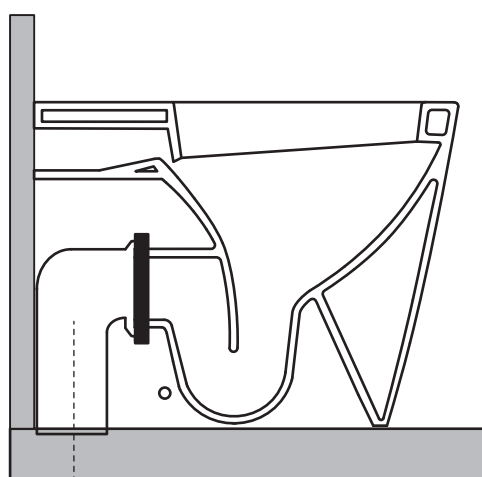

DISENIA®

ARCHITECTURAL SHOWERS

Collezione - Collection - Collection: **TEO**
Articolo - Code - Code: **TEWC-P**
Peso - Weight - Poids: **KG 28**
Scarico - Flush - Abattant: **6 Lt**

60/90

Art. RCSAT

110

Art. RCST