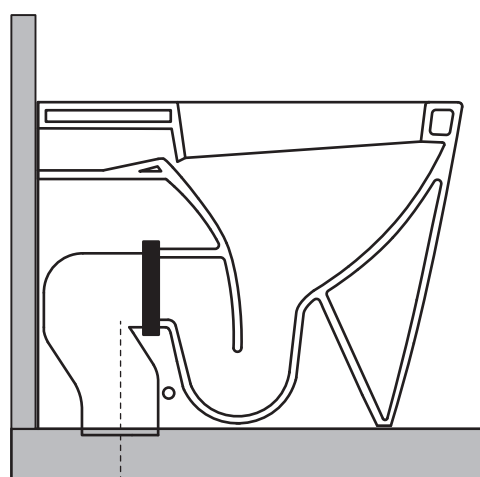

DISENIA®

ARCHITECTURAL SHOWERS

Collezione - Collection - Collection: **TEO**
Articolo - Code - Code: **TEWC-P**
Peso - Weight - Poids: **KG 28**
Scarico - Flush - Abattant: **6 Lt**

60/90

Art. RCSAT

110

Art. RCST