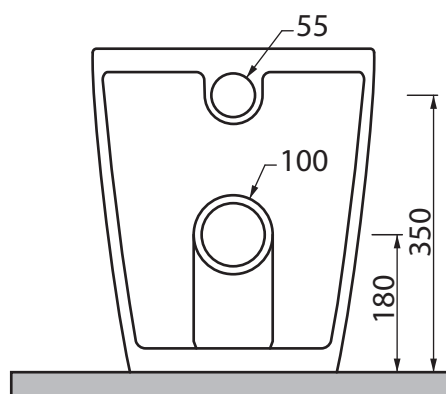

The dimensions for hydraulic systems position are approximate. Please, consider the ceramic tolerances. We suggest not to work at the limit of the indicated useful spaces. The dimensions refer to a bidet installed at a height of 420 mm from the ground to the upper edge.

DISENIA®

ARCHITECTURAL SHOWERS

Collezione - Collection - Collection: TEO
Articolo - Code - Code: TEWC-S
Peso - Weight - Poids: KG 27
Scarico - Flush - Abattant: 6 lt

Rev. 0 /06/19

N.B.: Le misure indicate possono subire una variazione dello 0,8 % circa, dovuta ad usura degli stampi o a piccole variazioni delle caratteristiche tecniche relative alle materie prime che compongono l'impasto.

N.B.: Indicated size could have a variation of about 0,8% due to the use of the moulds or the small variations of the raw materials' technical characteristics used in the mixture.

N.B. Les mesures indiquées peuvent varier de 0,8% environ à cause de l'utilisation des moules ou des faibles variations des caractéristiques techniques des matières premières utilisées dans le mélange.

DISENIA®

ARCHITECTURAL SHOWERS

Collezione - Collection - Collection: **TEO**
Articolo - Code - Code: **TEWC-P**
Peso - Weight - Poids: **KG 28**
Scarico - Flush - Abattant: **6 Lt**

60/90

Art. RCSAT

110

Art. RCST